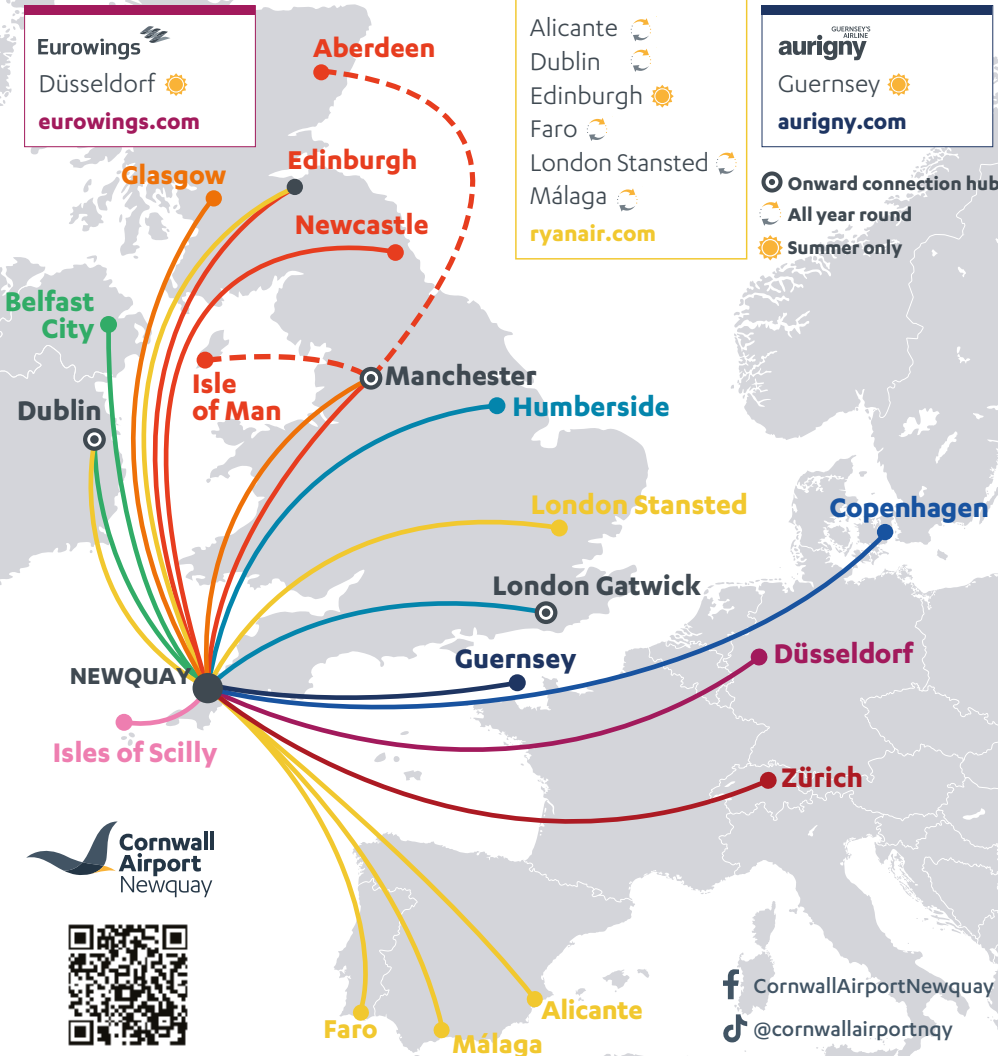

# 2024 FLIGHTS

**Aer Lingus** 

Belfast City 

Dublin 

[aerlingus.com](http://aerlingus.com)

**easyJet**

Glasgow 

Manchester 

[easyjet.com](http://easyjet.com)

**Loganair**  
Scotland's Airline

Aberdeen 

Edinburgh 

Isle of Man 

Manchester 

Newcastle 

[loganair.co.uk](http://loganair.co.uk)

**RYANAIR**  
LOW FARES. MADE SIMPLE.

Alicante 

Dublin 

Edinburgh 

Faro 

London Stansted 

Málaga 

[ryanair.com](http://ryanair.com)

**aurigny**  
GUERNSEY'S AIRLINE

Guernsey 

[aurigny.com](http://aurigny.com)

 Onward connection hub

 All year round

 Summer only

**Cornwall Airport**  
Newquay

[cornwallairportnewquay.com](http://cornwallairportnewquay.com)